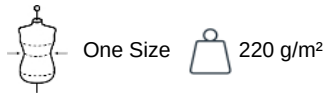

KI0753

Mat bag for Yoga

- Yogi fashion yoga bag, with easy decoration access.
- Quick and easy opening and closing.
- Folds and stores easily after use.

100% cotton. Cotton bag to carry your yoga or Pilates mat. Slide fastening.