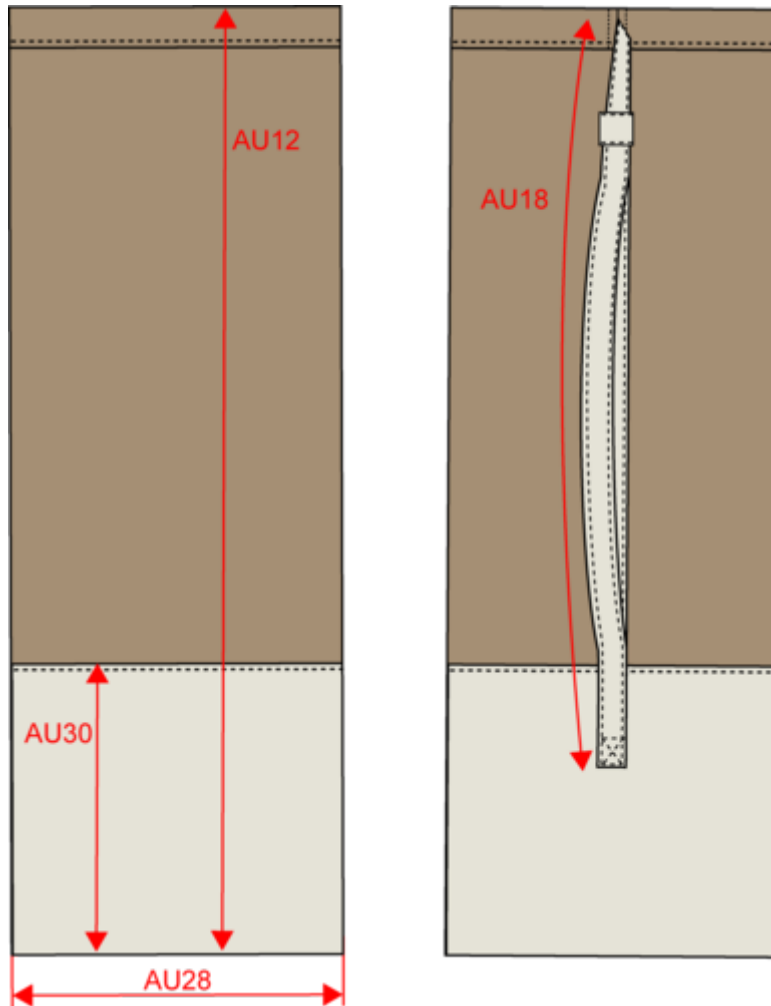

More information

Logistic

Country of origin

IN - India

Customs code

42029291

Washing instructions

Hemp /
Natural

Dimensions (cm)

Measurements in cm	One size
AU12 - Total height	77.00
AU18 - Shoulder straps total height	63.00
AU28 - Bottom width	29.00
AU30 - Bottom yoke height	23.50

KI0753

Mat bag for Yoga

Colours information